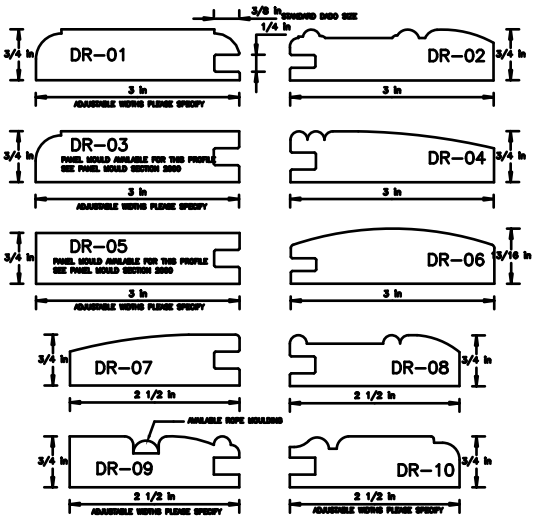

Central Wholesale Cabinet Door Profiles

DRAWER STOCK - SM-7434
UP TO 6" WIDE WITH VARIOUS THICKNESS & NOTCH AVAILABLE

* SPLINE INCLUDED WITH ALL ABOVE
MADE OF ANY RANDOM HARDWOOD

Contact Us For inquiries email sales@central-wholesale.com