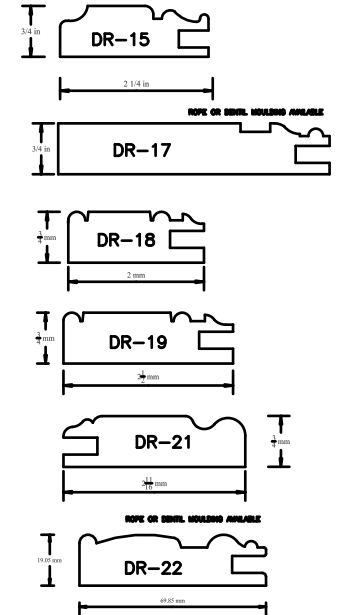

Central Wholesale Cabinet Door Profiles

DRAWER STOCK - SM-7434
UP TO 6" WIDE WITH VARIOUS THICKNESS & NOTCH AVAILABLE

* SPLINE INCLUDED WITH ALL ABOVE
MADE OF ANY RANDOM HARDWOOD

Contact Us For inquiries email sales@central-wholesale.com