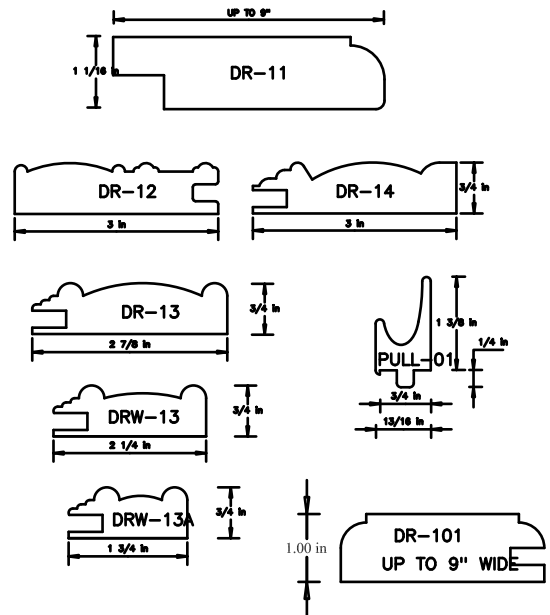

Central Wholesale Cabinet Door Profiles

DRAWER STOCK - SM-7434
UP TO 6" WIDE WITH VARIOUS THICKNESS & NOTCH AVAILABLE

* SPLINE INCLUDED WITH ALL ABOVE
MADE OF ANY RANDOM HARDWOOD

Contact Us For inquiries email sales@central-wholesale.com