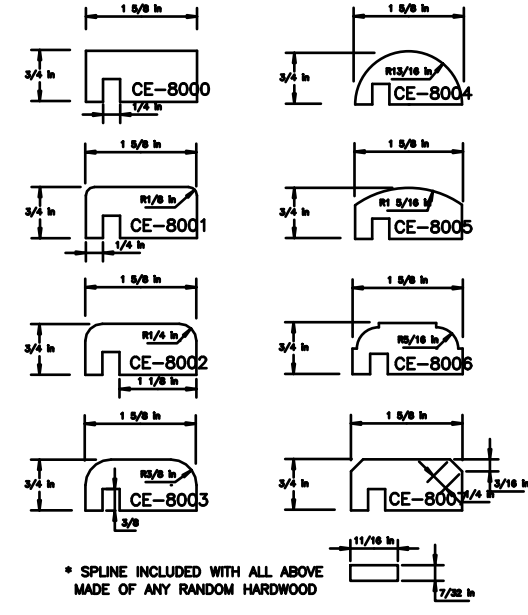

Central Wholesale Cabinet Door Profiles

DRAWER STOCK - SM-7434
UP TO 6" WIDE WITH VARIOUS THICKNESS & NOTCH AVAILABLE

* SPLINE INCLUDED WITH ALL ABOVE
MADE OF ANY RANDOM HARDWOOD

Contact Us For inquiries email sales@central-wholesale.com