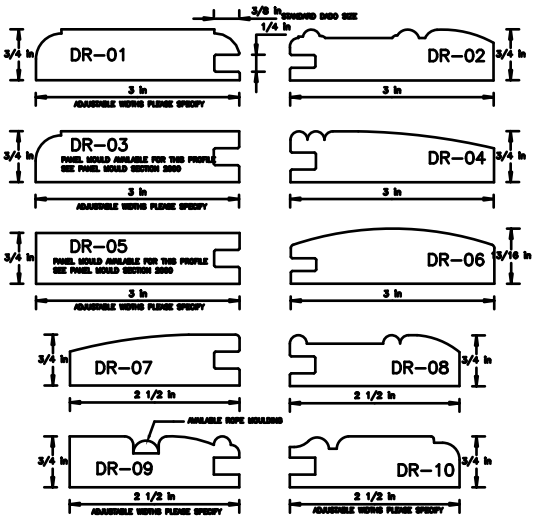

Central Wholesale Cabinet Door Profiles

DRAWER STOCK - SM-7434
UP TO 6" WIDE WITH VARIOUS THICKNESS & NOTCH AVAILABLE

Contact Us For inquiries email sales@central-wholesale.com