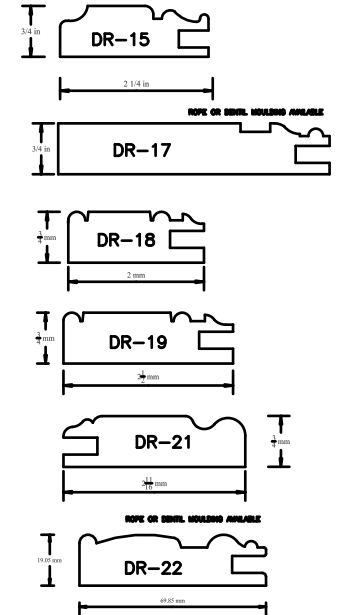

Central Wholesale Cabinet Door Profiles

DRAWER STOCK - SM-7434
UP TO 6" WIDE WITH VARIOUS THICKNESS & NOTCH AVAILABLE

Contact Us For inquiries email sales@central-wholesale.com