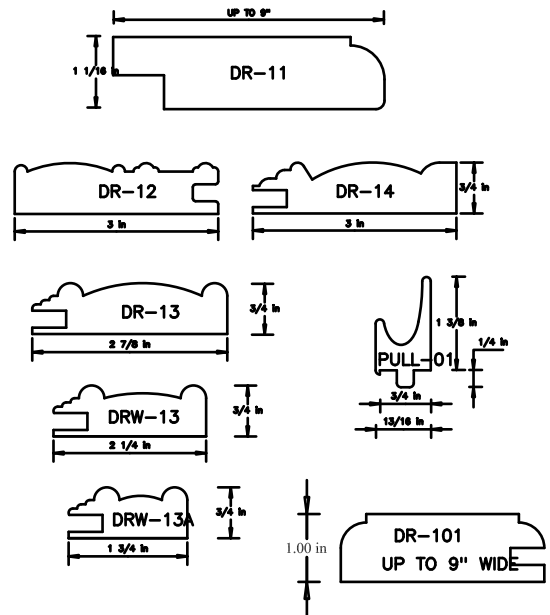

Central Wholesale Cabinet Door Profiles

DRAWER STOCK - SM-7434
UP TO 6" WIDE WITH VARIOUS THICKNESS & NOTCH AVAILABLE

Contact Us For inquiries email sales@central-wholesale.com