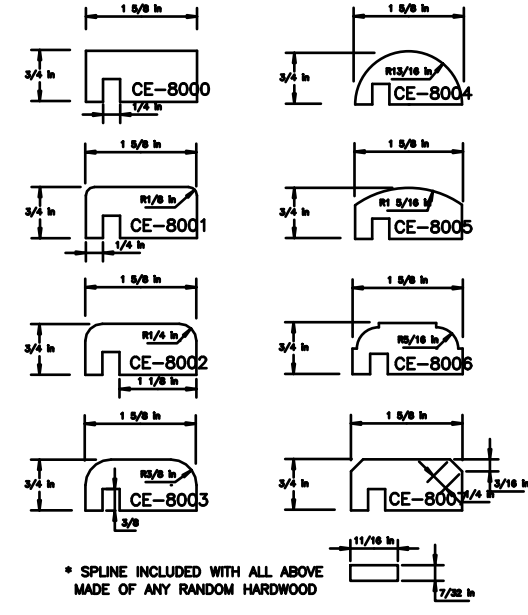

Central Wholesale Cabinet Door Profiles

DRAWER STOCK - SM-7434
UP TO 6" WIDE WITH VARIOUS THICKNESS & NOTCH AVAILABLE

Contact Us For inquiries email sales@central-wholesale.com